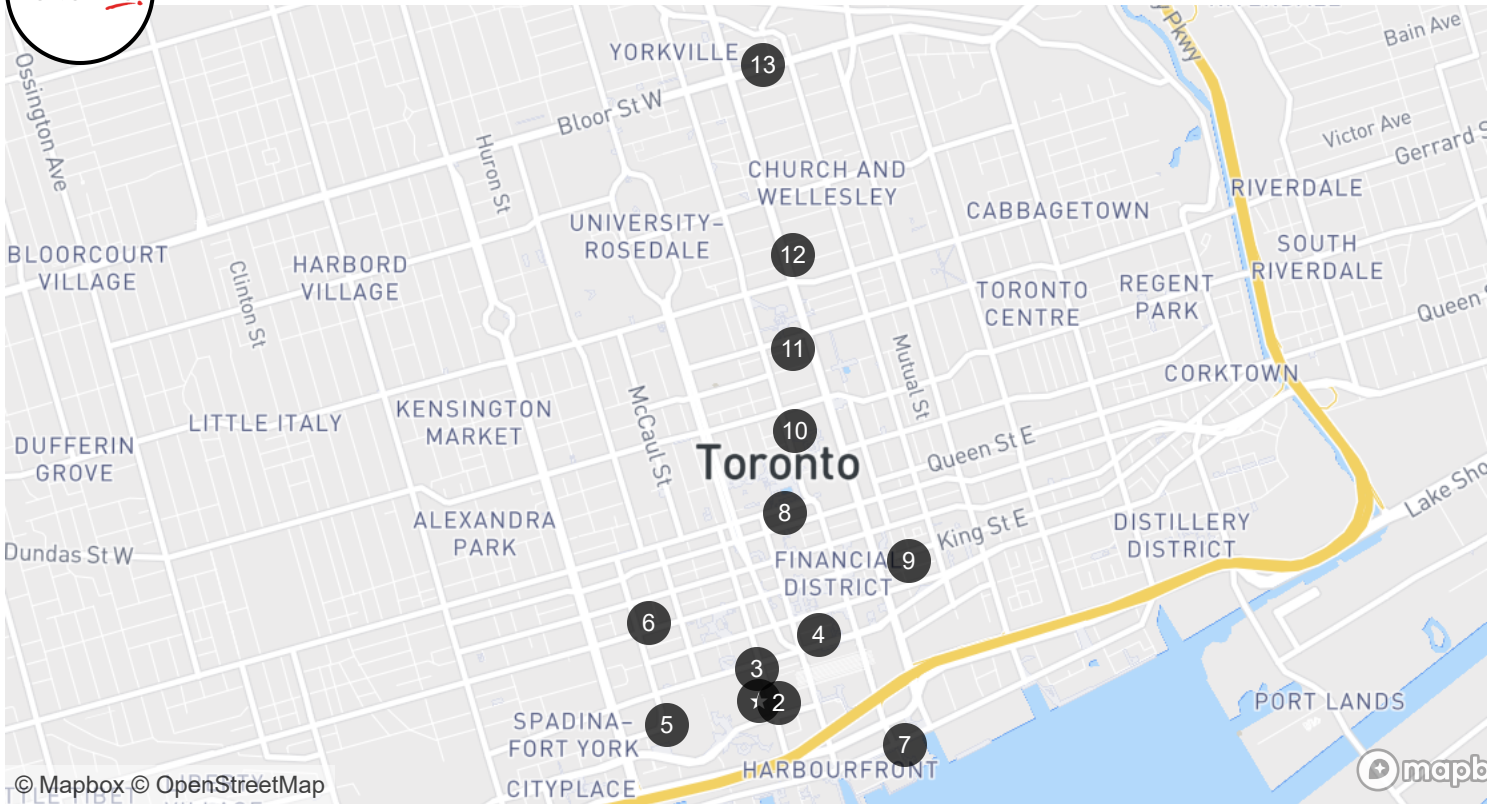

# SNMMI 2024 Annual Meeting

- 1** **Metro Toronto Convention Centre (MTCC) - South Building**  
 222 Bremner Blvd  
 Toronto, Ontario M5J
- 2** **Delta Hotels by Marriott Toronto**  
 Partner hotels  
 75 Lower Simcoe Street  
 Toronto, Ontario M5J 3A6
- 3** **InterContinental Toronto Centre an IHG Hotel**  
 Partner hotels  
 225 Front St W  
 Toronto, ON M5V 2X3
- 4** **Fairmont Royal York**  
 Partner hotels  
 100 Front St W  
 Toronto, ON M5J 1E3
- 5** **Toronto Marriott City Centre Hotel**  
 Partner hotels  
 1 Blue Jays Way  
 Toronto, ON M5V1J4
- 6** **Hyatt Regency Toronto**  
 Partner hotels  
 370 King St W  
 Toronto, ON M5V 1J9
- 7** **The Westin Harbour Castle, Toronto**  
 Partner hotels  
 1 Harbour Square  
 Toronto, ON M5J 1A6
- 8** **Sheraton Centre Toronto Hotel**  
 Partner hotels  
 123 Queen St W  
 Toronto, ON M5H 2M9
- 9** **The Omni King Edward Hotel**  
 Partner hotels  
 37 King St E  
 Toronto, ON M5C 1E9
- 10** **Marriott Downtown at CF Toronto Eaton Centre**  
 Partner hotels  
 525 Bay St  
 Toronto, Ontario M5G
- 11** **Chelsea Hotel, Toronto**  
 Partner hotels  
 33 GERRARD ST W  
 Toronto, ON M5G1Z4
- 12** **Courtyard by Marriott Toronto Downtown**  
 Partner hotels  
 475 Yonge St  
 Toronto, ON M4Y 1X7
- 13** **W Toronto**  
 Partner hotels  
 90 Bloor St E  
 Toronto, ON M4W 1A7

Step inside these locations in 360° at <https://share.threshold360.com/map/6z7c8q>